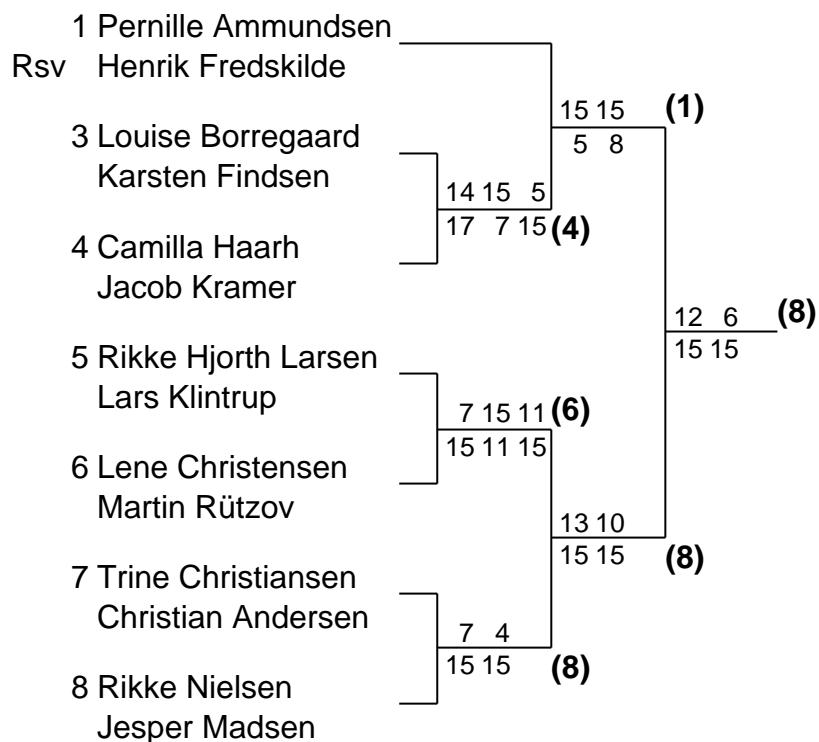

Mixed double Senior-Mester